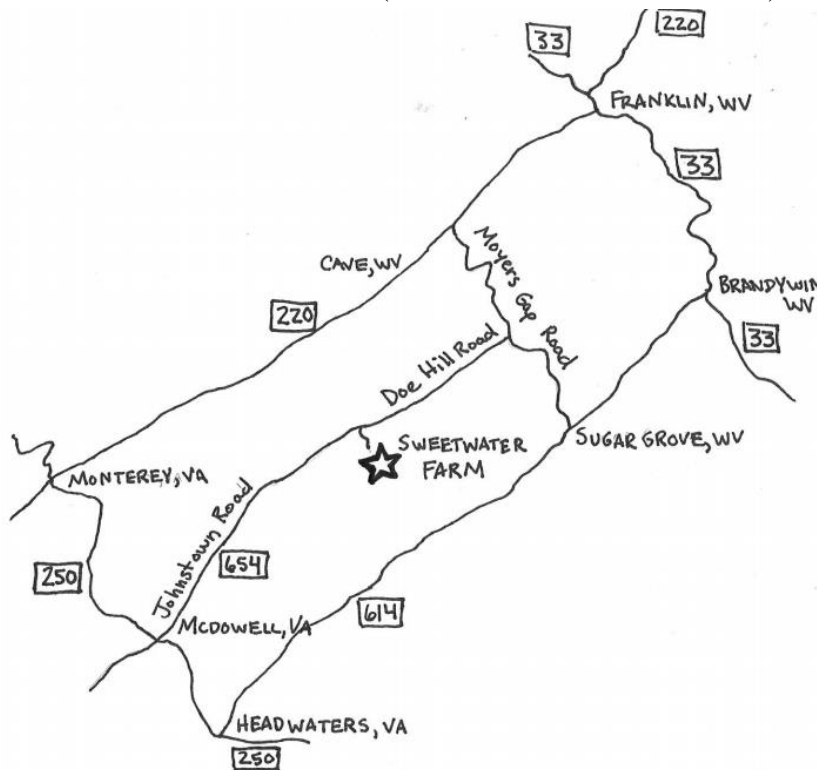

## To Experience Learning's Sweetwater Farm Campus

From Points West (Charleston, Huntington)

- Take 64E to exit 175N toward Harts Run Road
- Turn left on Harts Run Road (follow signs for Sulfur Springs)
- Turn right onto US-60E
- Turn left on WV-92N just after White Sulfur Springs
- Turn right on VA-84E
- Turn left onto US 220N
- Turn right onto US-250 E in Monterey
- Turn left on Doe Hill Road
- Lightstone Lane will be on the right (see directions in italics below)

From Points East (Washington DC, Harrisonburg, VA)

- Take I-66E to exit 247B for US-33W
- From 33W in Brandywine, turn left on Sugar Grove Road
- After 10 miles turn right onto Moyers Gap Road
- Moyers Gap Road turns into Doe Hill Road
- Continue on Doe Hill Road about 5 miles
- Lightstone Lane will be on the left (see directions in italics below)

## From Doe Hill Road

- Turn onto Lightstone Lane at the blue mailbox labeled "Sweetwater Farm"
- Cross over a bridge between two fields and continue to a fork in the lane
- Take a right at the fork to cross another bridge
- The Community Center will be up the hill on the right hand side of the lane
- The farmhouse is the white building at the end of the lane
  - \* If driving a bus or large vehicle and trailer, there is a turn out past the Community Center at the end of the lane